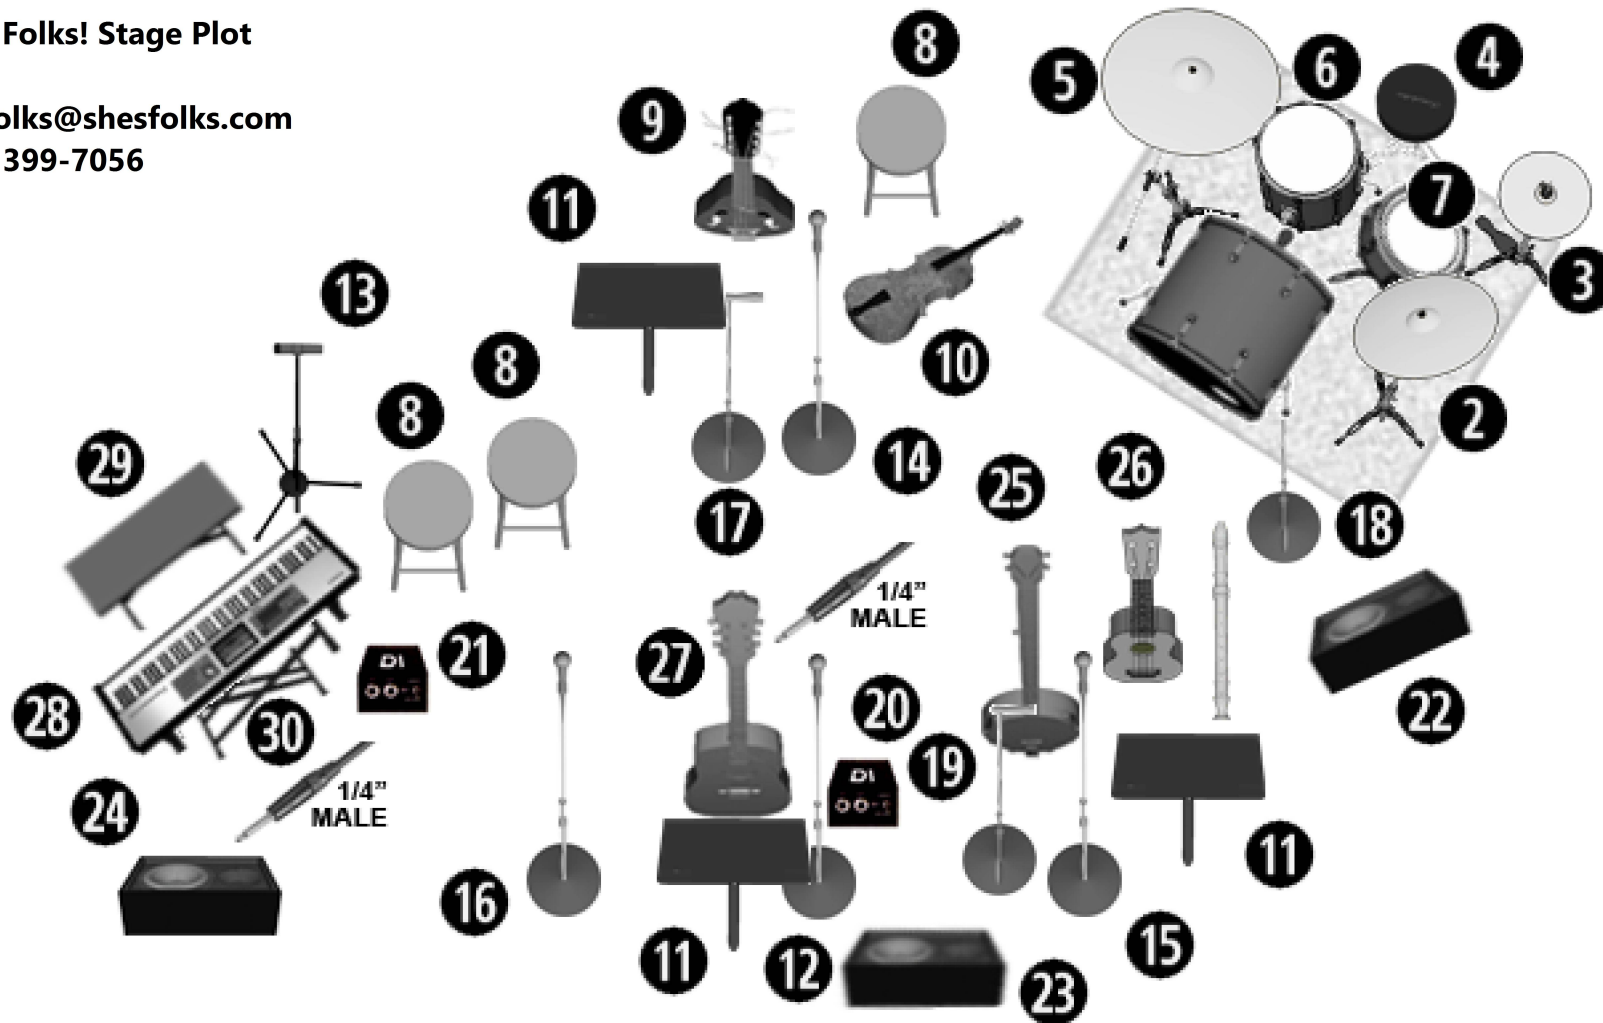

She's Folks! Stage Plot

shesfolks@shesfolks.com
 (312) 399-7056

<ul style="list-style-type: none"> 1. Kick 2. Crash 3. High Hat 4. Throne 5. Ride 6. Floor Tom 7. Snare 	<ul style="list-style-type: none"> 8. Stools 9. Mandolin 10. Violin 11. Music Stands 12. Lead Vocal 13. Vocal 14. Vocal 15. Vocal 16. Vocal 	<ul style="list-style-type: none"> 17. Instrument mic (Violin/Mandolin) 18. Instrument (Percussion) 19. Instrument (Banjo/Uke) 20. DI - Acoustic Guitar 21. DI- Keys 22. Monitor - Stage Left 23. Monitor - Center 24. Monitor - Stage Right 	<ul style="list-style-type: none"> 25. Banjo 26. Uke 27. Acoustic Guitar 28. Keys 29. Seat 30. Keystand
--	--	--	---